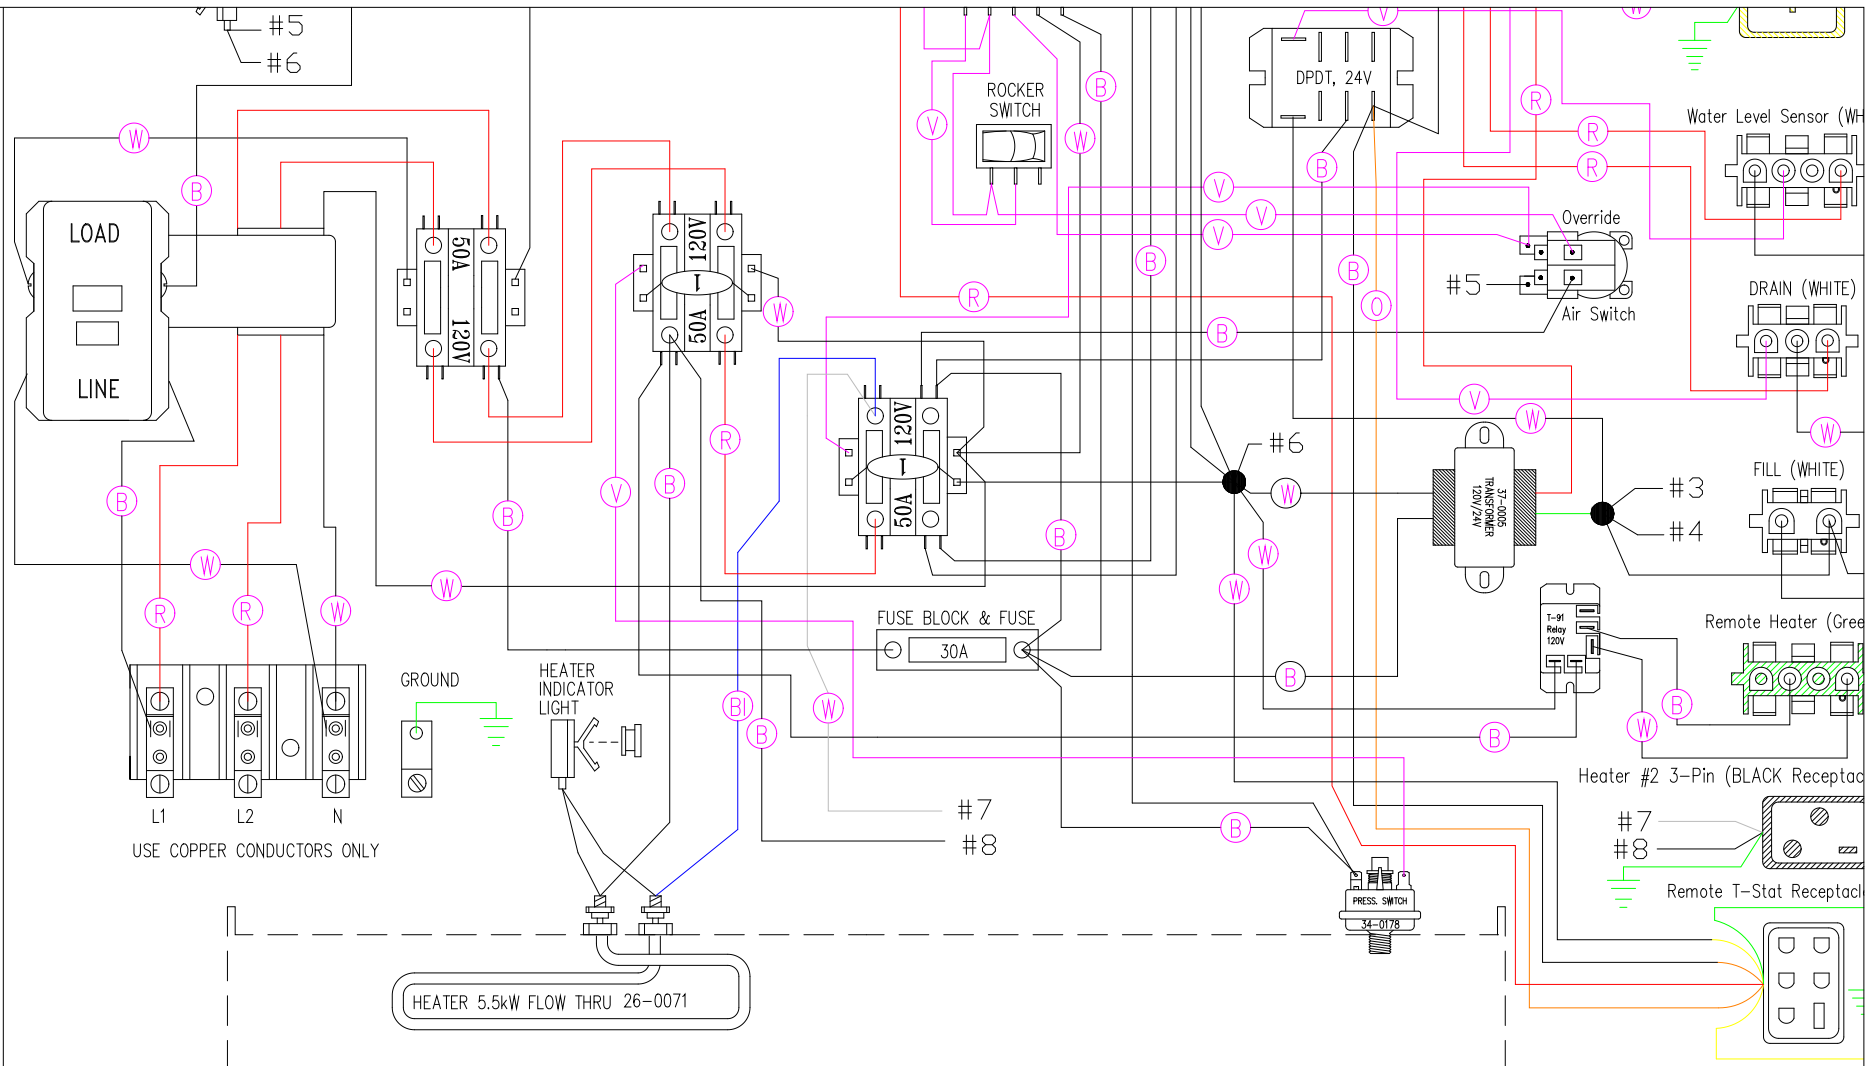

Manufacture Notes:

Drawn MBS	Rev 3	Wire Color Code B - Black G - Green Br - Brown Bl - Blue R - Red V - Violet O - Orange W - White Y - Yellow Gr - Gray
Date 04.27.09		
Diagram No. 8208		

Manufacture Notes:

Drawn	MBS	Rev	3	Wire Color Code B - Black G - Green Br - Brown Bl - Blue R - Red V - Violet O - Orange W - White Y - Yellow Gr - Grey
Date	04.27.09			
Diagram No.	8208			

"S" SERIES

Manufacture Notes:

Drawn MBS	Rev 3	Wire Color Code B - Black G - Green Br - Brown BI - Blue R - Red V - Violet O - Orange W - White Y - Yellow Gr - Gray
Date 04.27.09		
Diagram No. 8208		