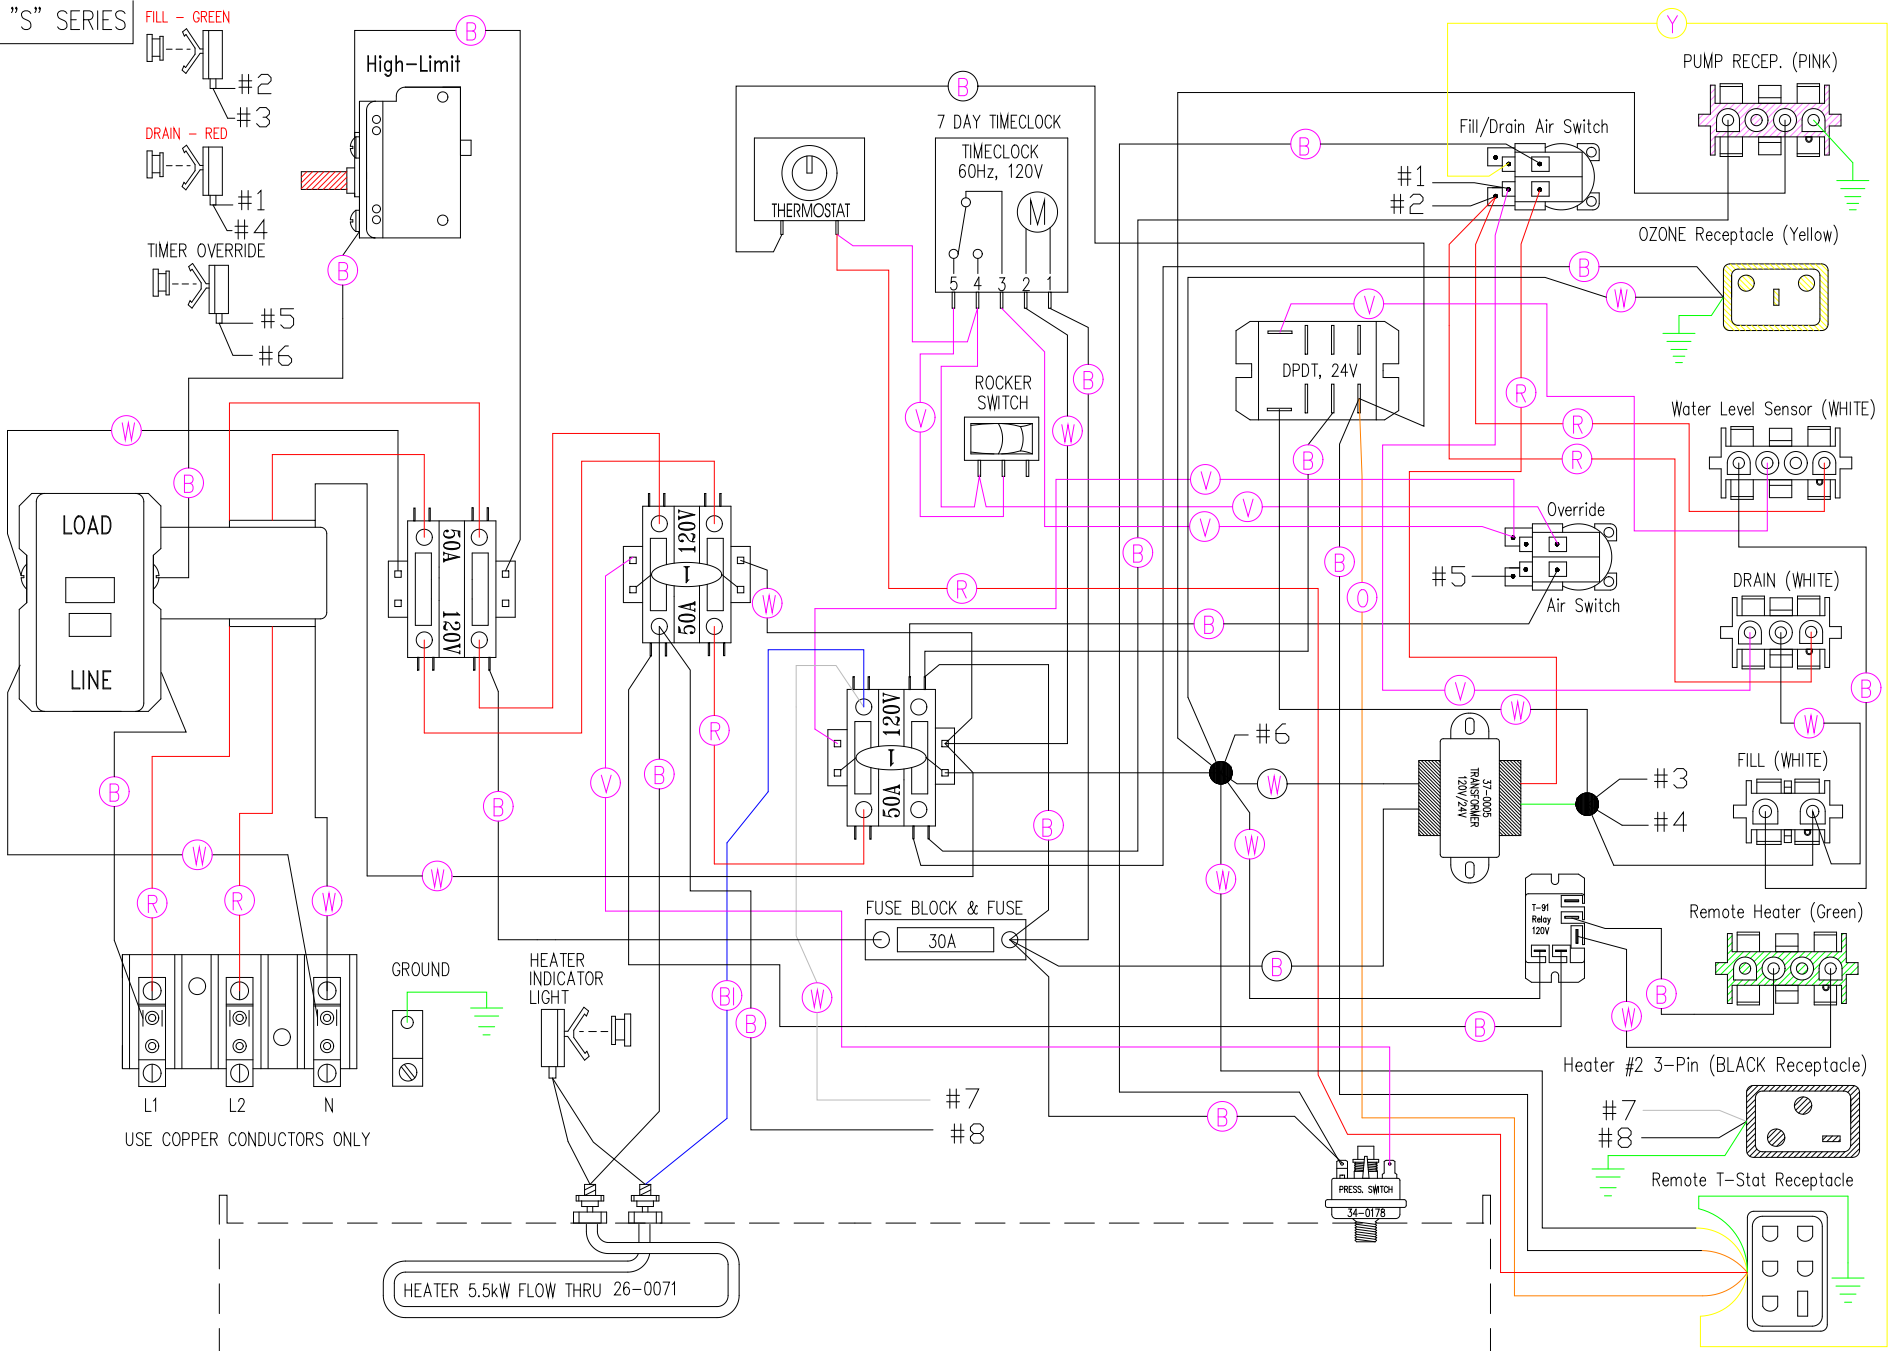

Manufacture Notes:

Drawn MBS	Rev 3	Wire Color Code B - Black G - Green Br - Brown Bl - Blue R - Red V - Violet O - Orange W - White Y - Yellow Gr - Gray
Date 04.27.09		
Diagram No. 8208		

Manufacture Notes:

Drawn	MBS	Rev	3	Wire Color Code B - Black G - Green Br - Brown Bl - Blue R - Red V - Violet O - Orange W - White Y - Yellow Gr - Grey
Date	04.27.09			
Diagram No.	8208			

"S" SERIES

Manufacture Notes:

Drawn MBS	Rev 3	Wire Color Code B - Black G - Green Br - Brown BI - Blue R - Red V - Violet O - Orange W - White Y - Yellow Gr - Gray
Date 04.27.09		
Diagram No. 8208		